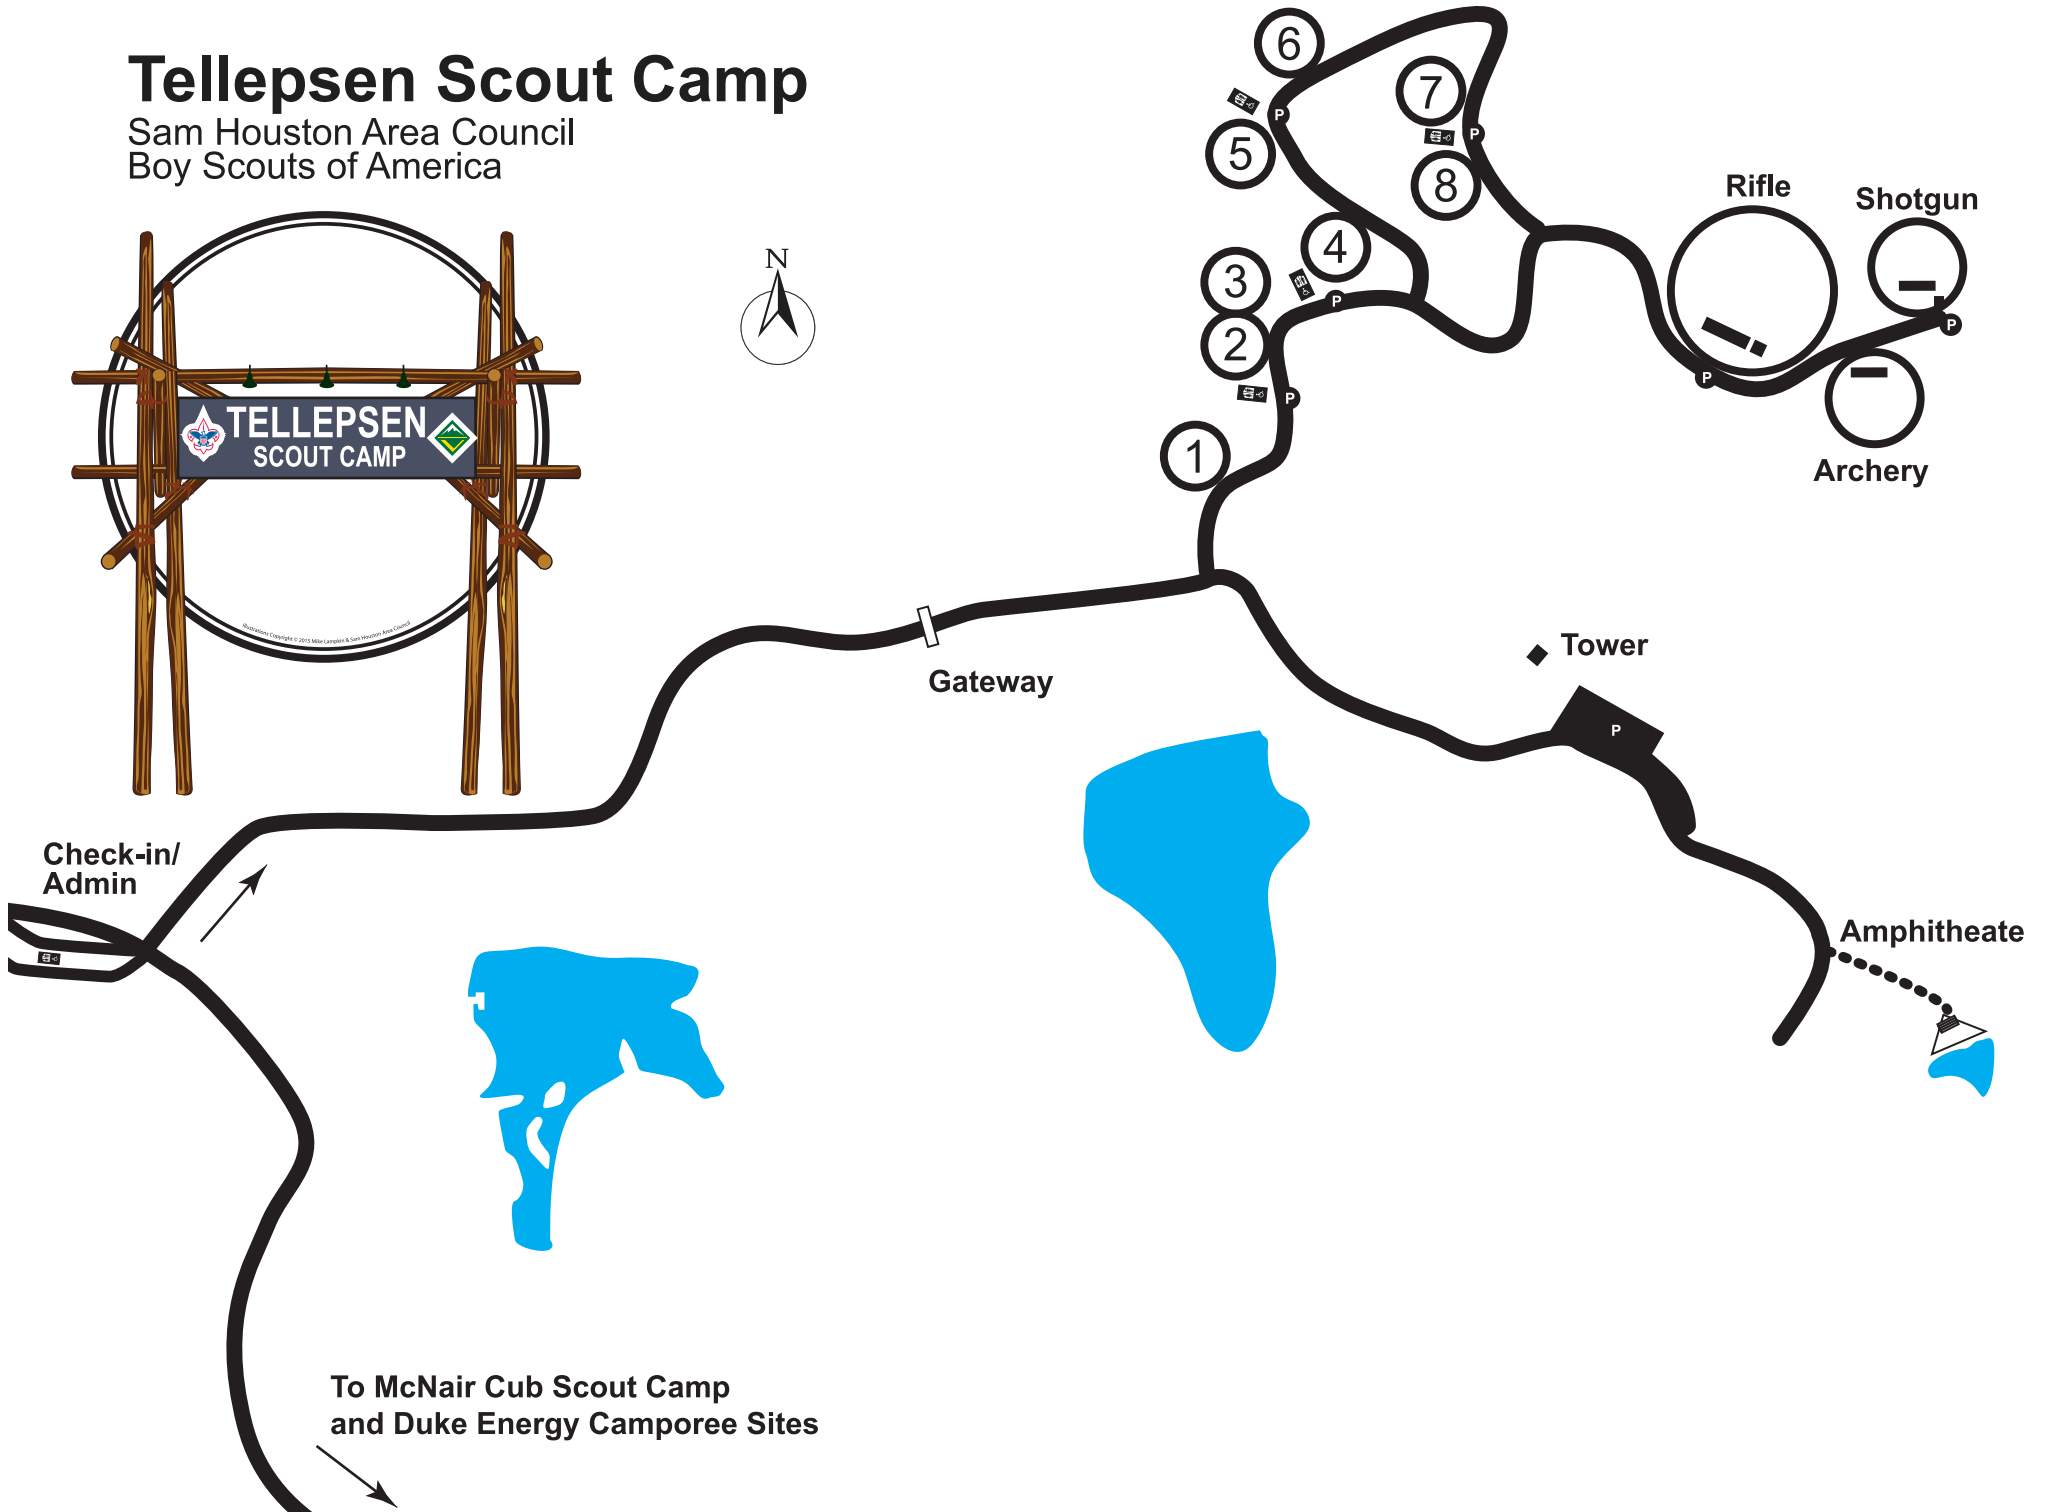

# Tellepsen Scout Camp

Sam Houston Area Council  
Boy Scouts of America

Check-in/  
Admin

Gateway

Tower

Amphitheatre

To McNair Cub Scout Camp  
and Duke Energy Camporee Sites

Rifle

Shotgun

Archery